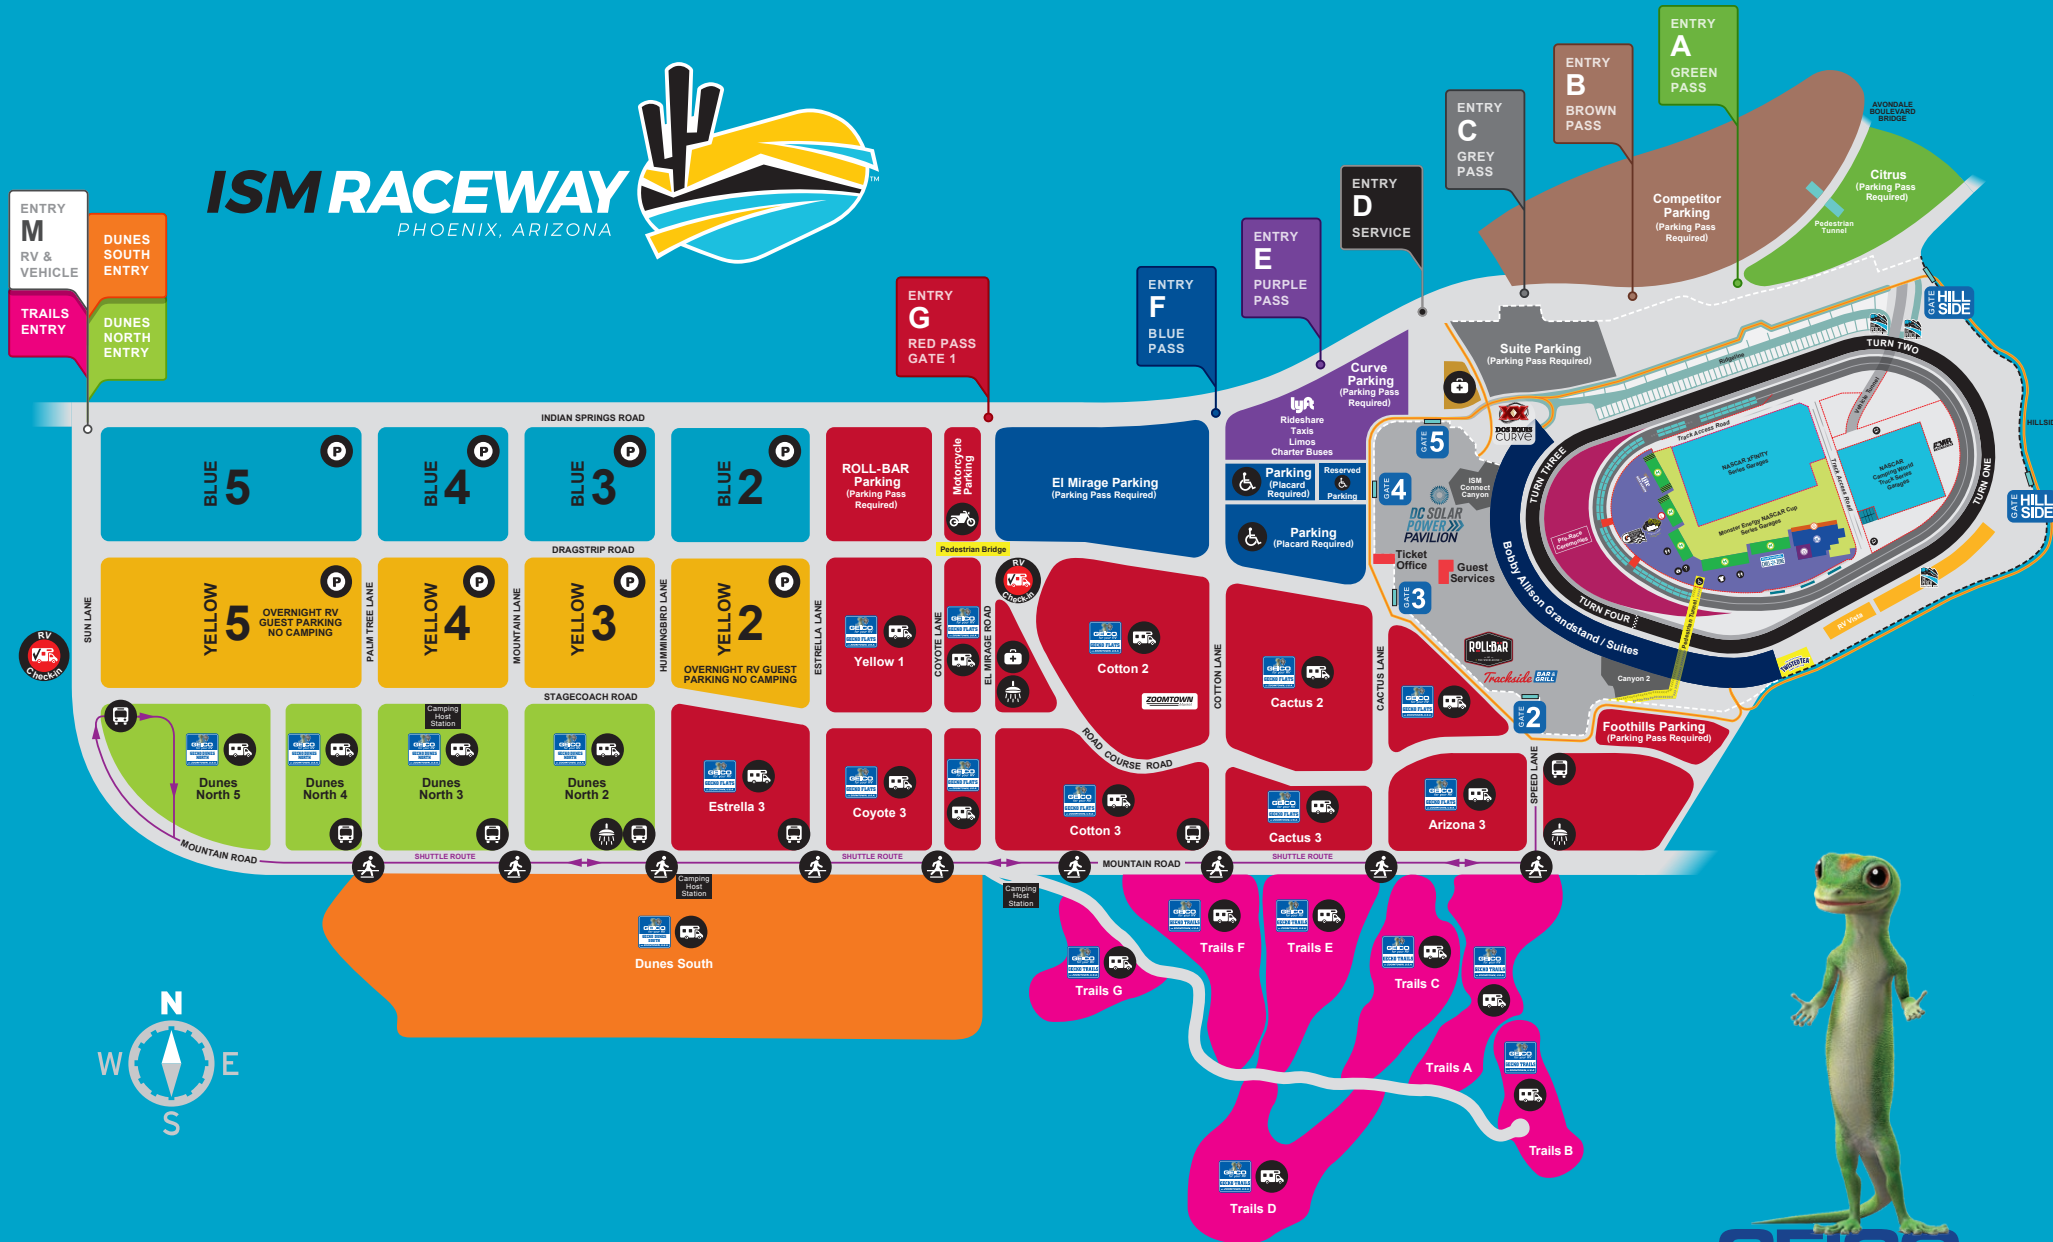

Official Map of ZOOMTOWN, U.S.A.[®]

ISM RACEWAY
PHOENIX, ARIZONA

GEICO